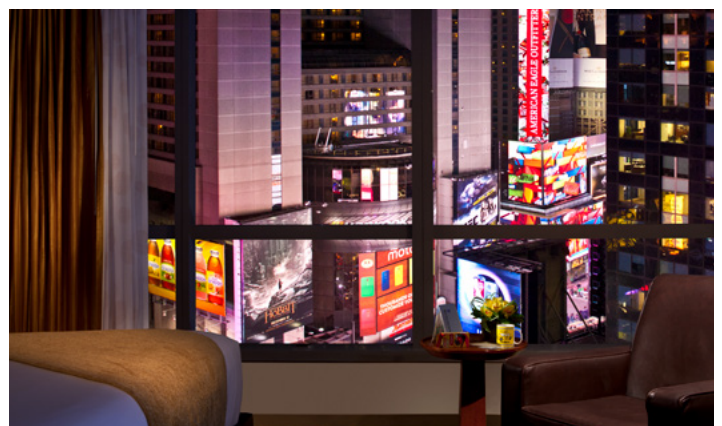

Deluxe Room