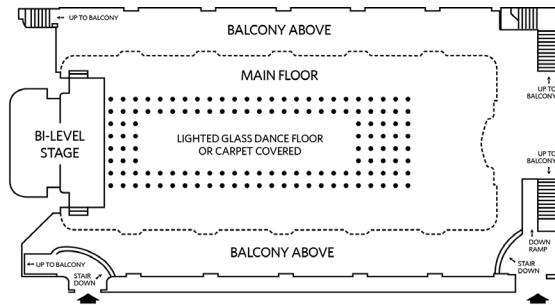

MEETINGS AND EVENTS

- 18,500 square feet of flexible meeting and function space
- 14 meeting rooms to accommodate various functions
- The iconic Crystal Ballroom features an illuminated dance floor, 25-foot high gilded domed-ceiling and crystal chandeliers
- Tower East, Tower West and Promenade rooms for corporate meetings or intimate events
- Pre-function space
- Exhibit space
- Dedicated catering and events team with customized food and beverage offerings
- Audiovisual and production support

Prince of Wales

Towers East

ROOM	FLOOR	AREA (SQ. FT.)	HEIGHT (FT)	LENGTH X WIDTH (FT)	THEATER	U-SHAPE	CLASSROOM	RECEPTION	CONFERENCE	ROUNDS
CRYSTAL BALLROOM	1	4,931	25	96 x 52	500	108	180	450	80	300
CONTINENTAL	Mezz	1,737	9.75	39 x 43	90	30	45	150	35	100
PRINCE OF WALES	Mezz	1,503	10.25	31 x 47	60	20	20	150	20	80
PARLOR A	2	315	8.9	24 x 14	30	-	18	30	20	20
PARLOR B	2	325	8.9	24 x 14	30	-	18	30	20	20
PARLOR C	2	341	8.9	24 x 14	30	-	18	30	20	20
PARLOR D	2	341	8.9	24 x 14	30	-	18	30	20	20
PARLOR E	2	318	8.9	24 x 14	30	-	18	30	20	20
PARLOR F	2	318	8.9	24 x 14	30	-	18	30	20	20
PARLOR G	2	351	8.9	24 x 14	30	12	19	30	20	20
HERITAGE	2	1164	8.9	47 x 25	90	40	45	150	45	80
EXECUTIVE BOARDROOM	2	592	8.9	40 x 14	-	-	-	-	16	-
TOWERS EAST	14	1938	15	45 x 44	160	51	110	250	54	160
TOWERS WEST	14	1938	15	45 x 44	160	48	90	250	54	160
PROMENADE	14	1056	9.25	60 x 14	-	-	-	150	-	100

FIRST FLOOR

MEZZANINE

SECOND FLOOR

FOURTEENTH FLOOR