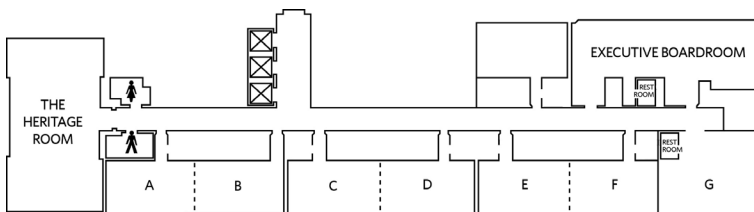

Prince of Wales

Towers East

ROOM	FLOOR	AREA (SQ. FT.)	HEIGHT (FT)	LENGTH X WIDTH (FT)	THEATER	U-SHAPE	CLASSROOM	RECEPTION	CONFERENCE	ROUNDS
CRYSTAL BALLROOM	1	4,931	25	96 x 52	500	108	180	450	80	300
CONTINENTAL	Mezz	1,737	9.75	39 x 43	90	30	45	150	35	100
PRINCE OF WALES	Mezz	1,503	10.25	31 x 47	60	20	20	150	20	80
PARLOR A	2	315	8.9	24 x 14	30	-	18	30	20	20
PARLOR B	2	325	8.9	24 x 14	30	-	18	30	20	20
PARLOR C	2	341	8.9	24 x 14	30	-	18	30	20	20
PARLOR D	2	341	8.9	24 x 14	30	-	18	30	20	20
PARLOR E	2	318	8.9	24 x 14	30	-	18	30	20	20
PARLOR F	2	318	8.9	24 x 14	30	-	18	30	20	20
PARLOR G	2	351	8.9	24 x 14	30	12	19	30	20	20
HERITAGE	2	1164	8.9	47 x 25	90	40	45	150	45	80
EXECUTIVE BOARDROOM	2	592	8.9	40 x 14	-	-	-	-	16	-
TOWERS EAST	14	1938	15	45 x 44	160	51	110	250	54	160
TOWERS WEST	14	1938	15	45 x 44	160	48	90	250	54	160
PROMENADE	14	1056	9.25	60 x 14	-	-	-	150	-	100

FIRST FLOOR

MEZZANINE

SECOND FLOOR

FOURTEENTH FLOOR