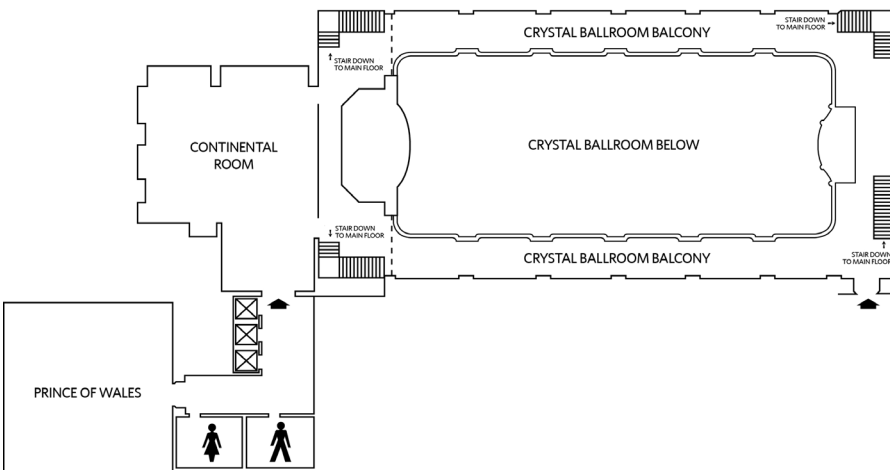

MEETINGS AND EVENTS

- 18,500 square feet of flexible meeting and function space
- 14 meeting rooms to accommodate various functions
- The iconic Crystal Ballroom features an illuminated dance floor, 25-foot high gilded domed-ceiling and crystal chandeliers
- Tower East, Tower West and Promenade rooms for corporate meetings or intimate events
- Pre-function space
- Exhibit space
- Dedicated catering and events team with customized food and beverage offerings
- Audiovisual and production support

Prince of Wales

Towers East

ROOM	FLOOR	AREA (SQ. FT.)	HEIGHT (FT)	LENGTH X WIDTH (FT)	THEATER	U-SHAPE	CLASSROOM	RECEPTION	CONFERENCE	ROUNDS
CRYSTAL BALLROOM	1	4,931	25	96 x 52	500	108	180	450	80	300
CONTINENTAL	Mezz	1,737	9.75	39 x 43	90	30	45	150	35	100
PRINCE OF WALES	Mezz	1,503	10.25	31 x 47	60	20	20	150	20	80
PARLOR A	2	315	8.9	24 x 14	30	-	18	30	20	20
PARLOR B	2	325	8.9	24 x 14	30	-	18	30	20	20
PARLOR C	2	341	8.9	24 x 14	30	-	18	30	20	20
PARLOR D	2	341	8.9	24 x 14	30	-	18	30	20	20
PARLOR E	2	318	8.9	24 x 14	30	-	18	30	20	20
PARLOR F	2	318	8.9	24 x 14	30	-	18	30	20	20
PARLOR G	2	351	8.9	24 x 14	30	12	19	30	20	20
HERITAGE	2	1164	8.9	47 x 25	90	40	45	150	45	80
EXECUTIVE BOARDROOM	2	592	8.9	40 x 14	-	-	-	-	16	-
TOWERS EAST	14	1938	15	45 x 44	160	51	110	250	54	160
TOWERS WEST	14	1938	15	45 x 44	160	48	90	250	54	160
PROMENADE	14	1056	9.25	60 x 14	-	-	-	150	-	100

FIRST FLOOR

MEZZANINE

SECOND FLOOR

FOURTEENTH FLOOR