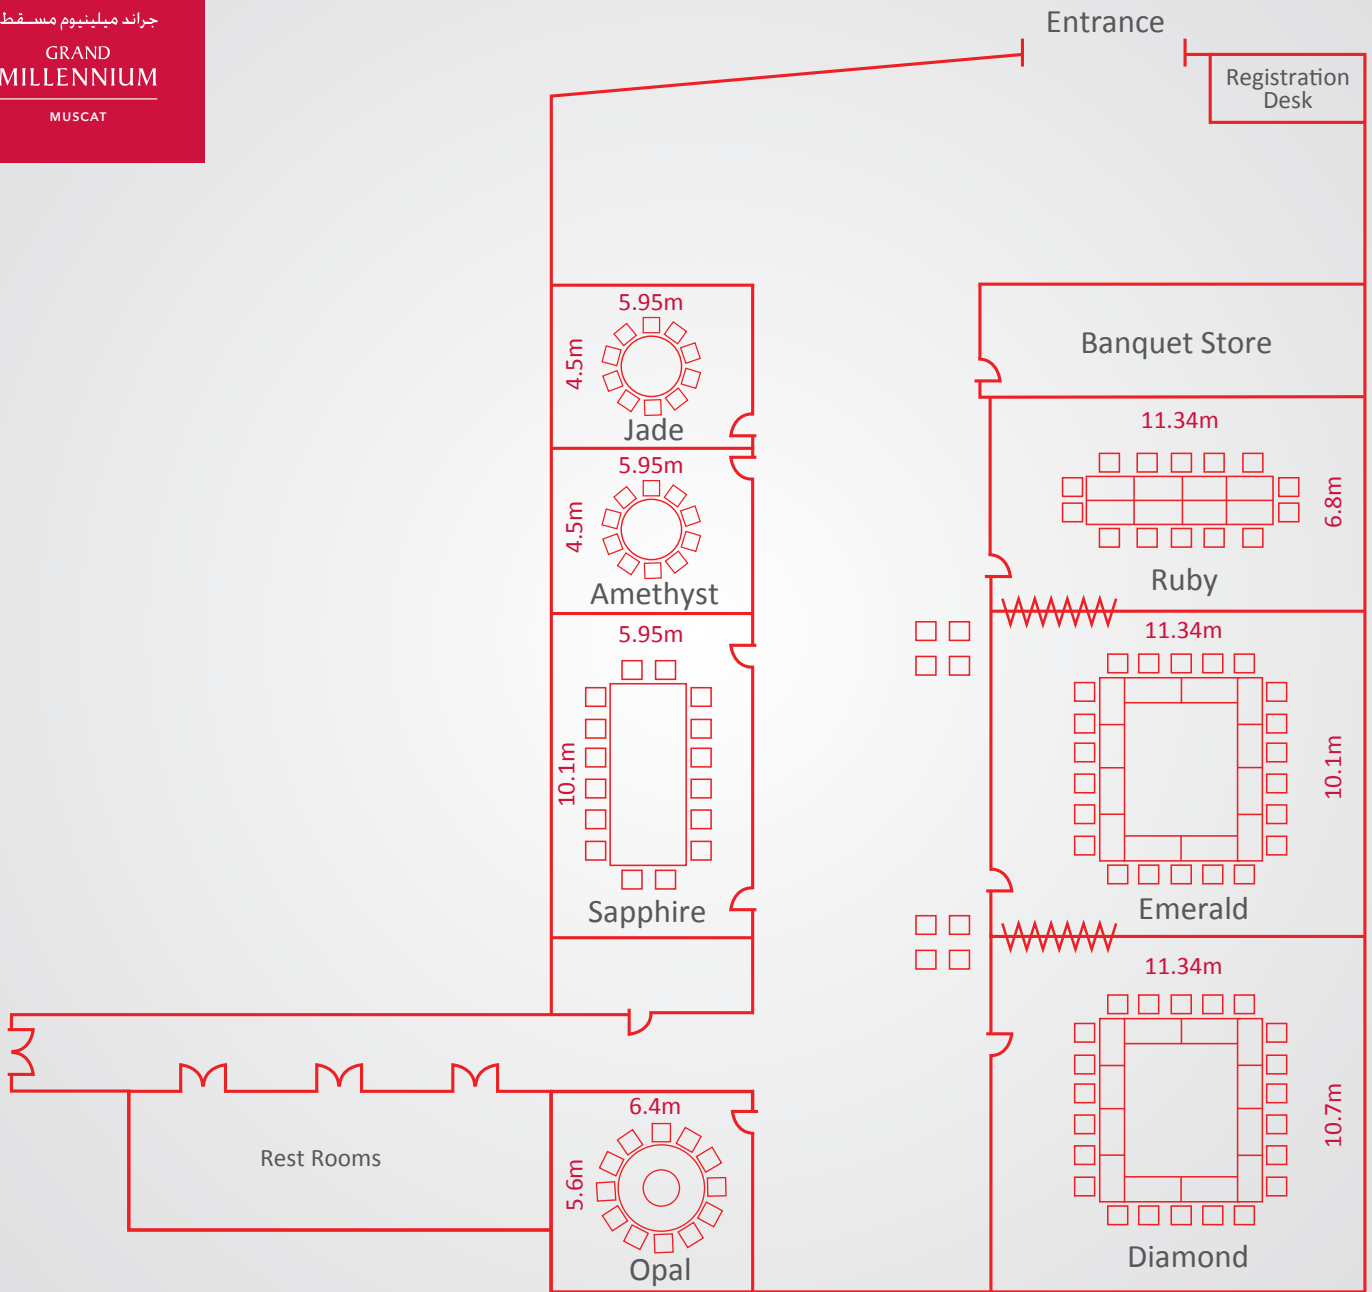

## Crystal Ballroom G - Level

Space Type	Proposed Name	Meeting Room Size (m2)	Lx W x H	Theatre	Banquet	Classroom	Boardroom	U-Shape
			meter	1.1	1.8	1.4	6	2.8
Grand Ballroom	Crystal Ballroom	1181	29.6x39.9x4.7	1,074	656	844	197	422
				800	580	700	160	400
Ballroom 1	Crystal Ballroom 1	411	29.6x13.9x4.7	374	228	294	69	147
				360	210	260	60	120
Ballroom 2	Crystal Ballroom 2	364	29.6x12.3x4.7	331	202	260	61	130
				300	180	220	50	100
Ballroom 3	Crystal Ballroom 3	406	29.6x13.7x4.7	369	226	290	68	145
				360	210	260	60	120
Pre-Function Area	Foyer Crystal Ballroom	320	25.4x12.6x4.7					

## Meeting Rooms - L 2 Level

Space Type	Proposed Name	Meeting Room Size (m2)	Lx W x H	Theatre	Banquet	Classroom	Boardroom	U-Shape
			meter					
Meeting Room 1	Ruby	77	11.34x6.8x2.7	70	43	55	13	28
Meeting Room 2	Emerald	115	11.34x10.1x2.7	105	64	82	19	41
Meeting Room 3	Diamond	121	11.34x10.7x2.7	110	67	86	20	43
Meeting Room 1+2+3	Ruby + Emerald + Diamond	313	11.34x27.6x2.7	285	174	224	52	112
Meeting Room 1+2	Ruby + Emerald	192	11.34x16.9x2.7	175	107	137	32	69
Meeting Room 2+3	Emerald + Diamond	236	11.34x20.8x2.7	215	131	169	39	84
Meeting Room 4	Opal	35	6.4x5.6x2.7				12	
Meeting Room 5	Sapphire	54	5.95x4.5x2.7				16	
Meeting Room 6	Amethyst	27	5.95x4.5x2.7				10	
Meeting Room 7	Jade	27	5.95x4.5x2.7				10	
Pre-Function - Meeting Rooms Area		256	32.8x7.8x2.54					
Pre-Function - Beyond Meeting Rooms Area		32	5.3x6x2.54					